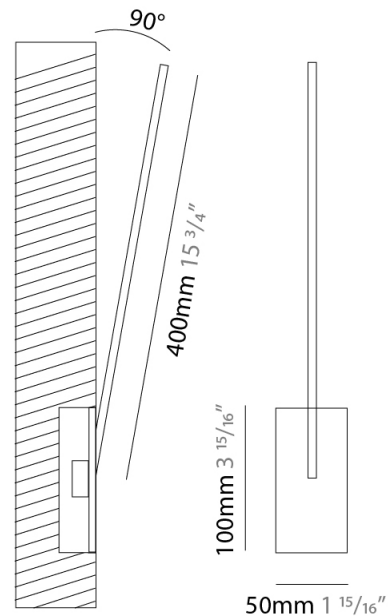

PROJECT	_____
TYPE	_____
SPECIFIER	_____
QUANTITY	_____
DATE	_____

SPILLO 1 ROD RECESSED

D46014- _____ - _____
base number   Color   Finish
                                         Temperature   Options

1. To build a product code in our configurator select the specify button on the base model # product page
2. To build a manual product code on this datasheet choose from the options listed below in blue font and add the suffix to the base model #

GENERAL

Series: Spillo
Subseries: Spillo 1 Rod
Brand: Icone
Division: Design
Mounting Type: Recessed
Mounting Location: Wall
Subcategory: Ambient

PHYSICAL

Shape: Rectangle
Width (mm): 50
Width (in): 1 15/16
Height (mm): 400
Height (in): 15 3/4
Light Distribution: Adjustable
Fixture Finish: WHI / BLK / CHR / BGD
Fixture Material: Brass

ELECTRICAL

Lamp Type: LED
Total Output Wattage (W): 4.8
Dimming: 0-10V Dimming
Driver Included: No
Driver Location: Remote
Driver Type: Constant Voltage - 120Vac
Driver Class: Class 2
Input Voltage (V): 120
Output Voltage (V): 12
Upon Request: (Not included, see components) 0-10Vdc dimming / 277Vac

LED

Color Temperature (°K): 2700 / 3000
Nominal Lumen (lm): 440
CRI: >90 CRI
Lamp Life (hrs): 50000

OPTICAL

Adjustability: Tilt 120°

RATINGS AND CERTIFICATIONS

Certified By: Certified for North American Standards
IP rating: IP20